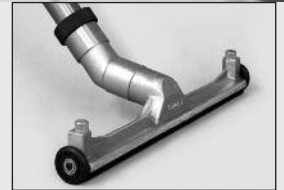

Single-phase AC vacuum all-purpose inclusiv 5 accessory parts

**Special
price
€ 1.849,00**

Single-phase AC vacuum, type WSZ 2220, Dust class L

Motor power	2 x 1.200 Watt
Voltage	230 V
Vacuum	210 mbar
Air flow rate	290 m ³ /h
Filter surface	1,0 m ²
Dust class	L
Housing	GRP

Accessories:

- Hose, flexible, 3 m
- Curved hand pipe, plastic
- Tube, stainless steel, 1 m
- Crevice nozzle, plastic
- Floor nozzle, aluminium